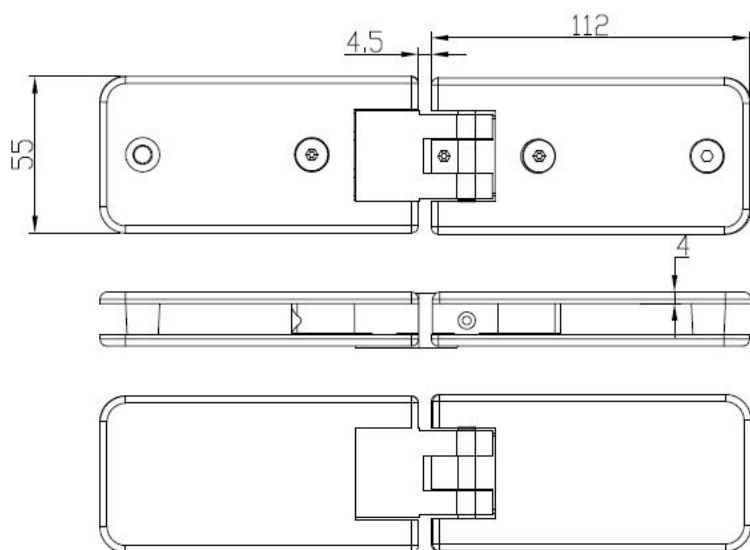

## Description:

Shower Hinge "King I", 180DG, CPL, Glass/Glass, 6-10mm Glass Thickness, w/Angle Adjustment & 25DG Return Function, Brass Material, Rectangular Shape, Rounded Edges & Corners

## Item number:

15.24.135-5

Units	Box	Carton	HS Code	Barcode
Pcs.	1	10	8302100090	 5704866439572