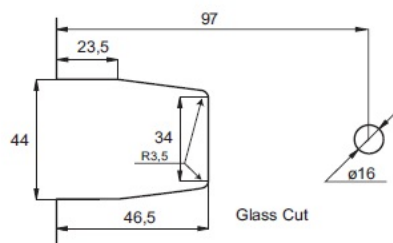

## Description:

Shower Hinge "King I", 180DG, CPL, Glass/Glass, 6-10mm Glass Thickness, w/Angle Adjustment & 25DG Return Function, Brass Material, Rectangular Shape, Rounded Edges & Corners

## Item number:

15.24.135-5

Units	Box	Carton	HS Code	Barcode
Pcs.	1	10	8302100090	 5704866439572